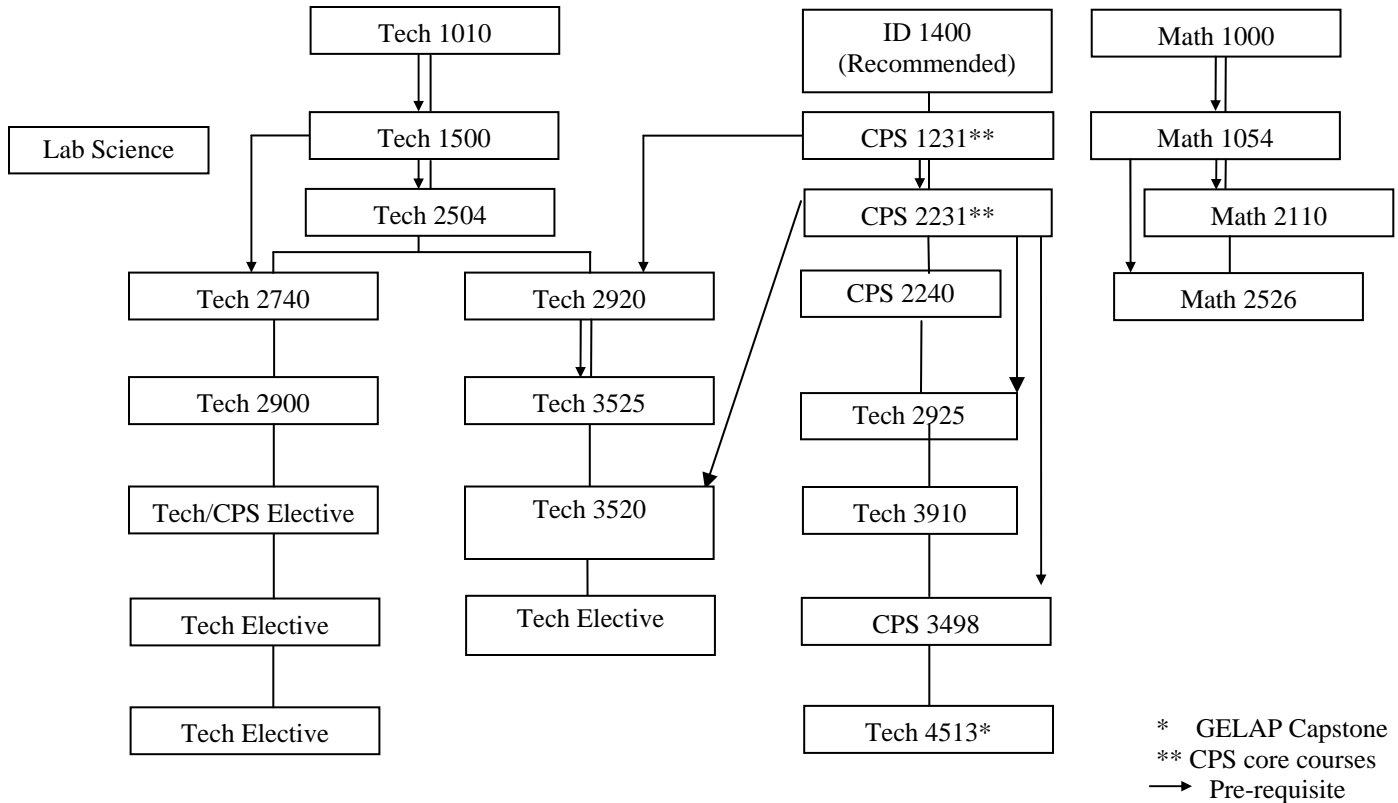

Recommended Course Sequence for Information Technology

1st Year: Fall Semester **S1**
 Tech 1010 Information Tech Fndns. 3 Cr.
 ID 1400* Technology & Info Sys 3 Cr.
 Math 1000 College Algebra 3 Cr.

Spring Semester **S2**
 Tech 1500 Telecommunications 4 Cr.
 CPS 1231 Fund Comp Science 4 Cr.
 Math 1054 Precalculus 3 Cr.
 Lab Science 4 Cr

* Recommended if Math 1000 needed

2nd Year: Fall Semester **S3**
 Tech 2504 Digital Circuits 4 Cr.
 CPS 2231 Computer Org. & Prog. 4 Cr.
 Math 2110 Discrete Structures 3 Cr.

Spring Semester **S4**
 Tech 2920 Computers in Technolgy 3 Cr.
 Tech 2740 Database Concepts 3 Cr.
 CPS 2240 IT Data Structures 3 Cr.